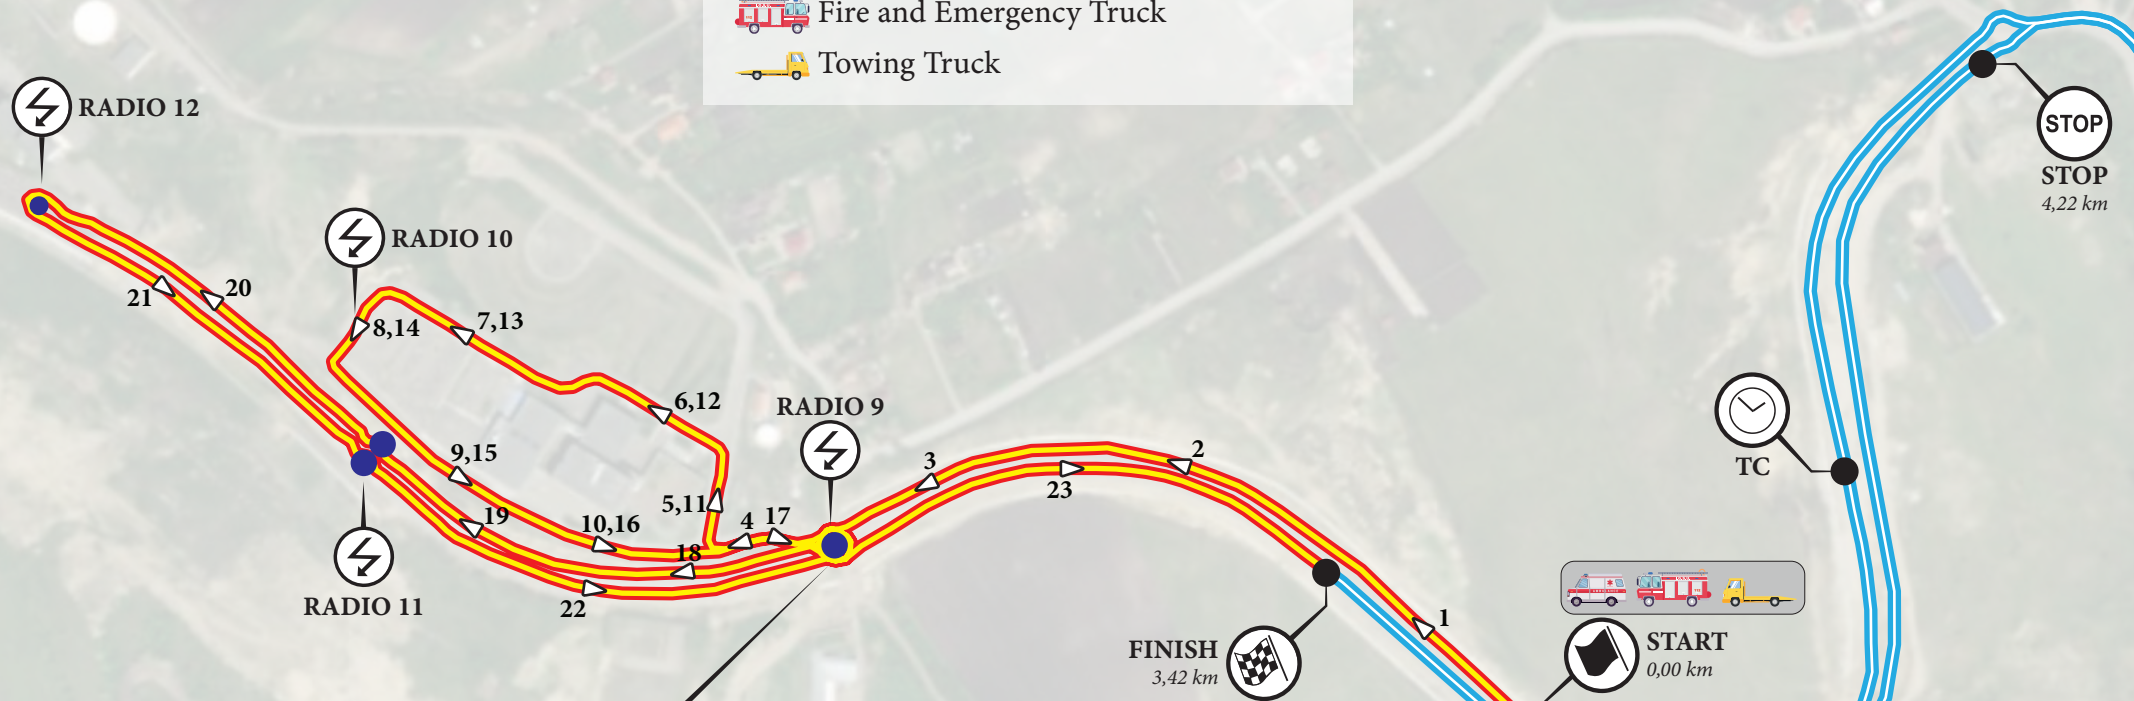

Campionatul Național de Raliuri Betano 2024

raliu CLUJULUI

STARLUBRICANTS

FRAS CNR BETANO

Etapa a 4-a • Cluj-Napoca • 21-23 iunie 2024

SS CREIC

 Special Stage	 Time Control Point
 Liaison	 Start Point
 Direction	 Radio Point
 Roundabout	 Finish Point
 Chicane Barrel	 Stop Point
 Ambulance	
 Fire and Emergency Truck	
 Towing Truck	

Pass 1	Pass 2	Pass 3
		
between points 3 and 4	between points 17 and 18	between points 22 and 23