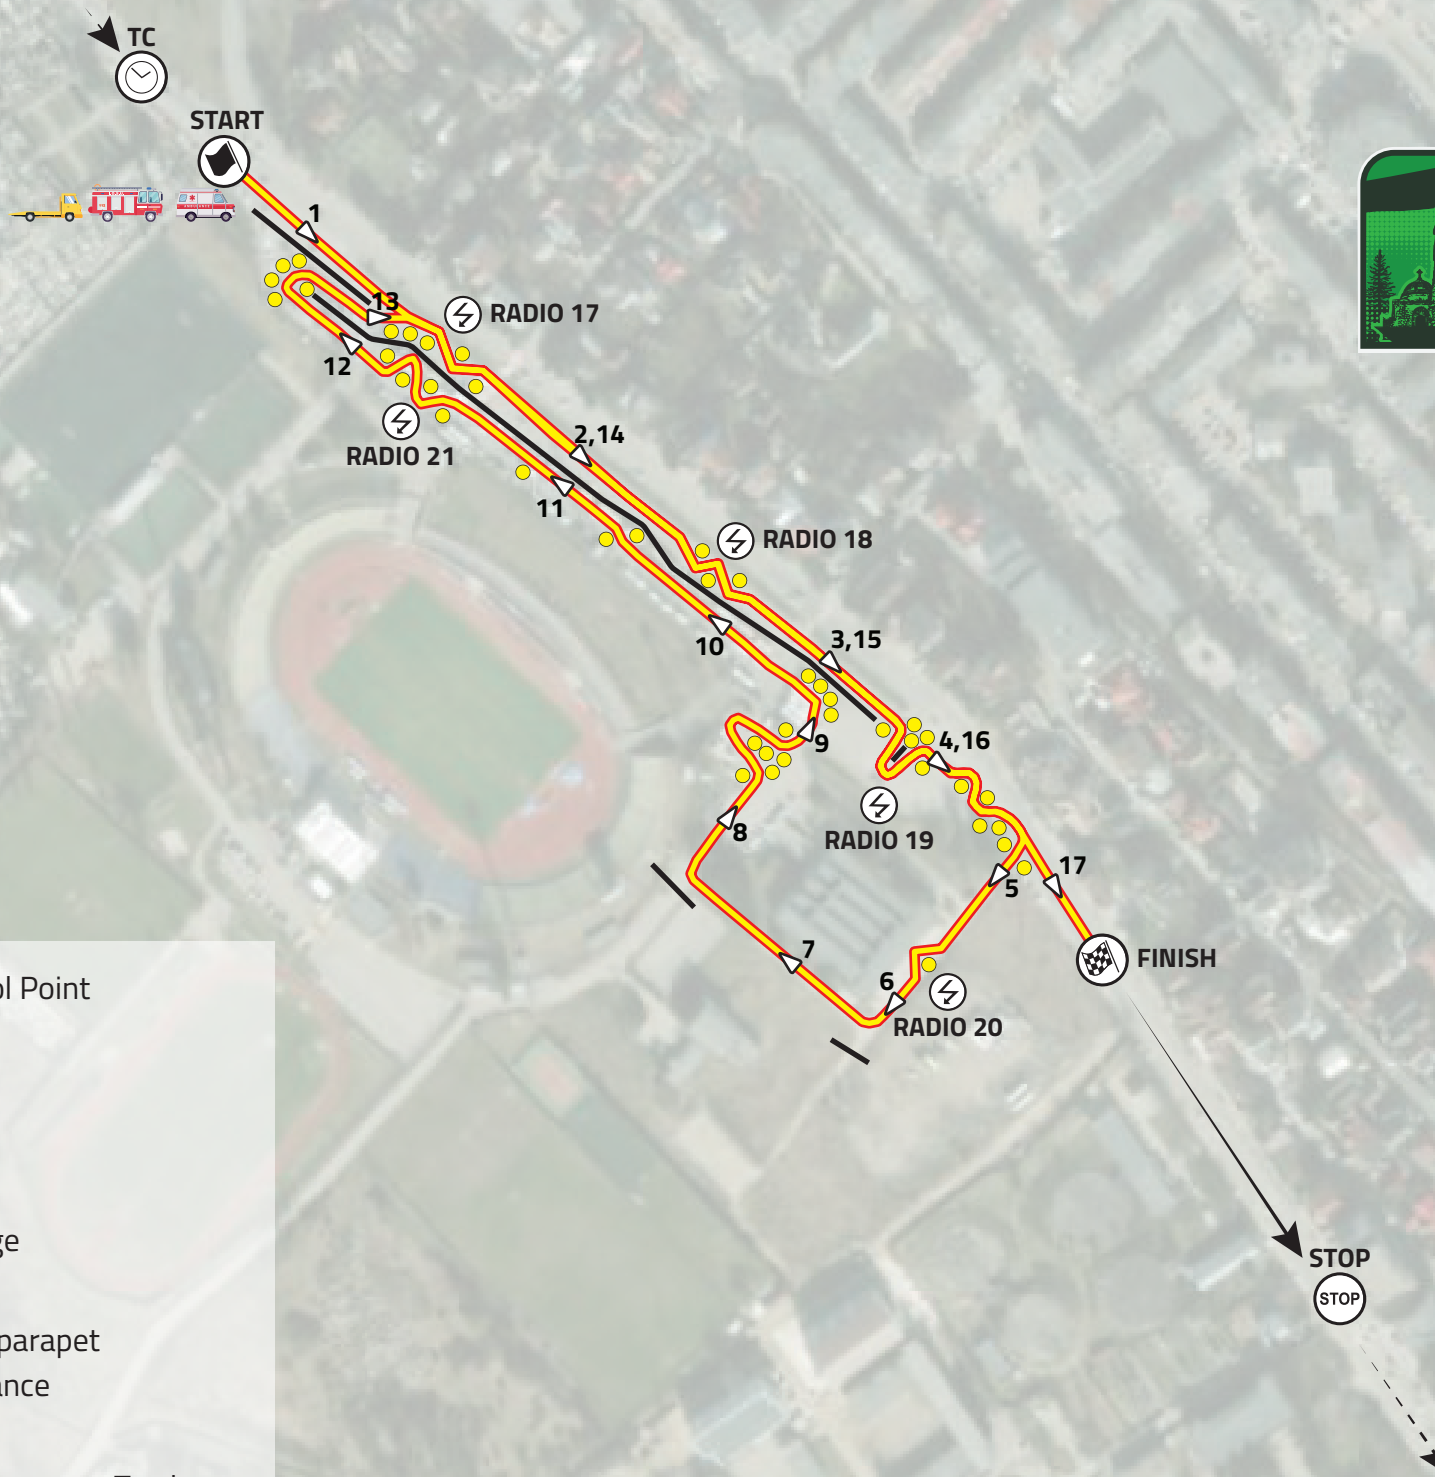

SS PITEȘTI

- Time Control Point
- Start Point
- Radio Point
- Finish Point
- Stop Point
- Special Stage
- Straw bale
- Deviation / parapet
- Route guidance
- Ambulance
- Fire and Emergency Truck
- Towing Truck