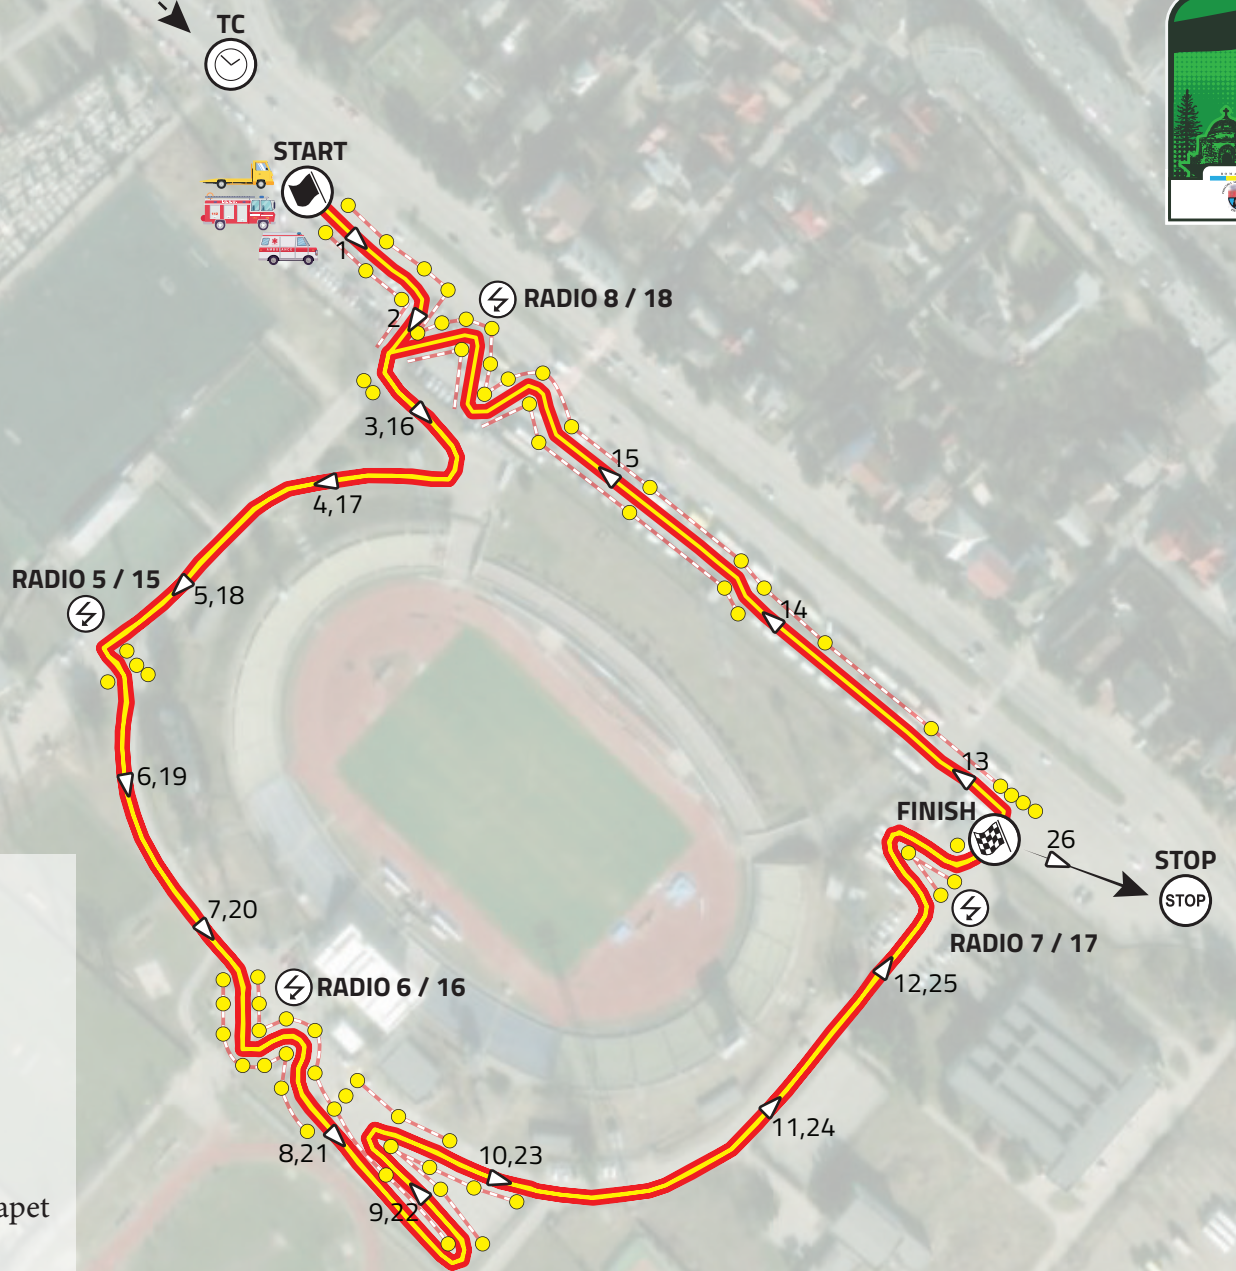

**SSS PITEȘTI**

- Time Control Point
- Start Point
- Radio Point
- Finish Point
- Stop Point
- Special Stage
- Straw bale / deviation / parapet
- Route guidance
- Ambulance
- Fire and Emergency Truck
- Towing Truck